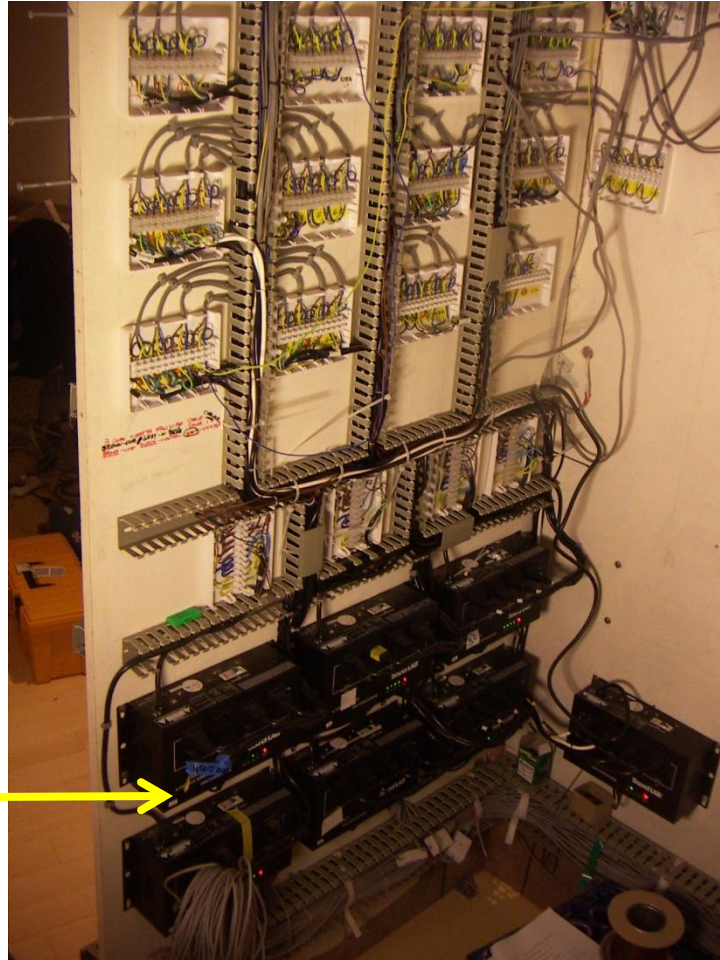

# Example Panel Layout ( Front )

**WebBrick  
Controllers  
' WebBricks '**

**WebBrick  
URPS  
( Ultra Reliable Power  
supply )**

**Belden  
Gigabix  
Frame**

Terminating 72 x  
Cat5e UTP per  
frame

**Cable  
Mgt**

# Example Panel Layout ( Back )

**Sound Lab  
4 Channel  
Dimmer  
packs**