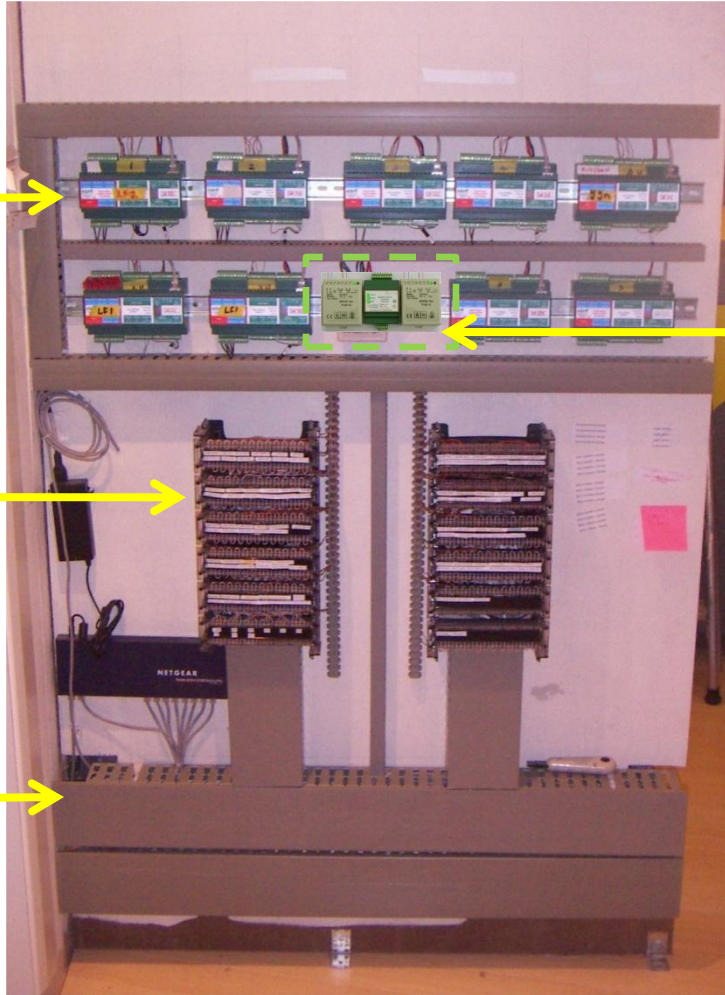

# Example Panel Layout ( Front )

**WebBrick  
Controllers  
' WebBricks '**

**WebBrick  
URPS  
( Ultra Reliable Power  
supply )**

**Belden  
Gigabix  
Frame**

Terminating 72 x  
Cat5e UTP per  
frame

**Cable  
Mgt**

# Example Panel Layout ( Back )

**Sound Lab  
4 Channel  
Dimmer  
packs**